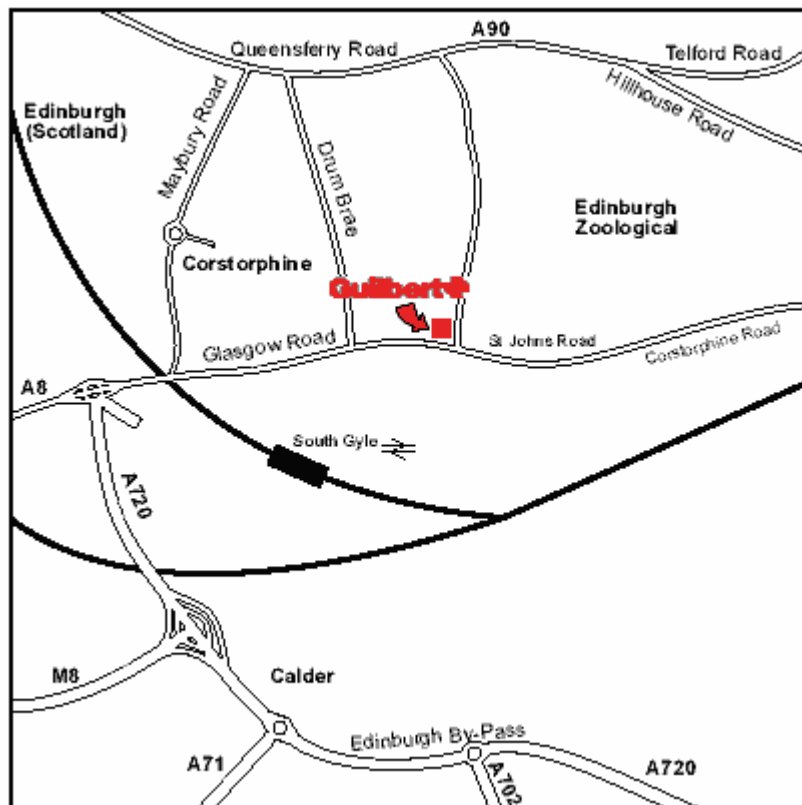

Office DEPOT®

World's Leading Supplier of Office Products

17 South Gyle Crescent, Edinburgh, EH12 9EB

Telephone: 0870 7556616 Fax: 0870 7556617

Taxi Companies

City Cabs Tel: 0131 2281211

911 Cars Tel: 0131 5555911

Nearest Hotels

Hilton Edinburgh Airport – 0131 519 4400

Edinburgh Marriott, Glasgow Road – 0131 334 9191

Holiday Inn, Glasgow Road – 08704 009 026

Basic range

Agenda Hotel, St Johns Road – 0131 316 4466

Harp Toby Hotel – 0131 334 8235

Registered Office: Office Depot International (UK) Ltd
Units A & B Bursom Industrial Park, Leicester LE4 1BR
Registered in England No. 2472621